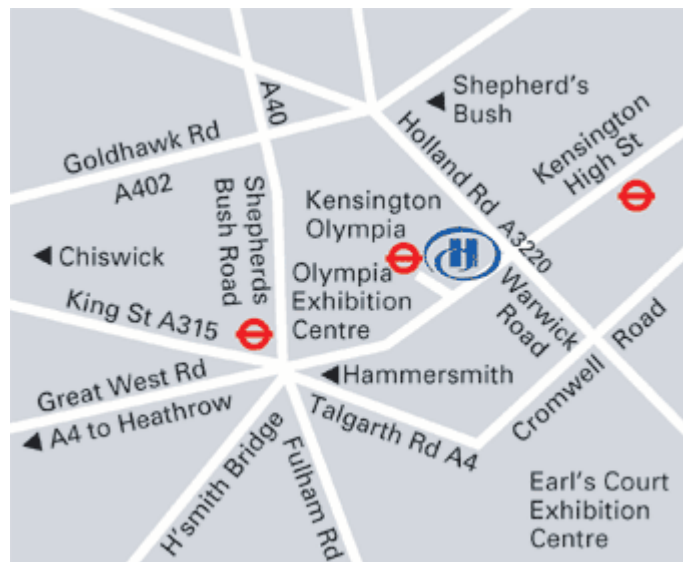

## Hilton London Olympia Hotel Location Map

380 Kensington High Street  
London  
W14 8NL

### Directions

Close to the Olympia & Earls Court Exhibition Centres and with easy access to London's West End.

### Parking

There is a car park operated by NCP situated beneath the hotel with direct access to the hotel. Charges are as follows:

Up to 2 hours - £6.00

Up to 4 hours - £11.00

Up to 6 hours - £16.00

Up to 9 hours - £18.00