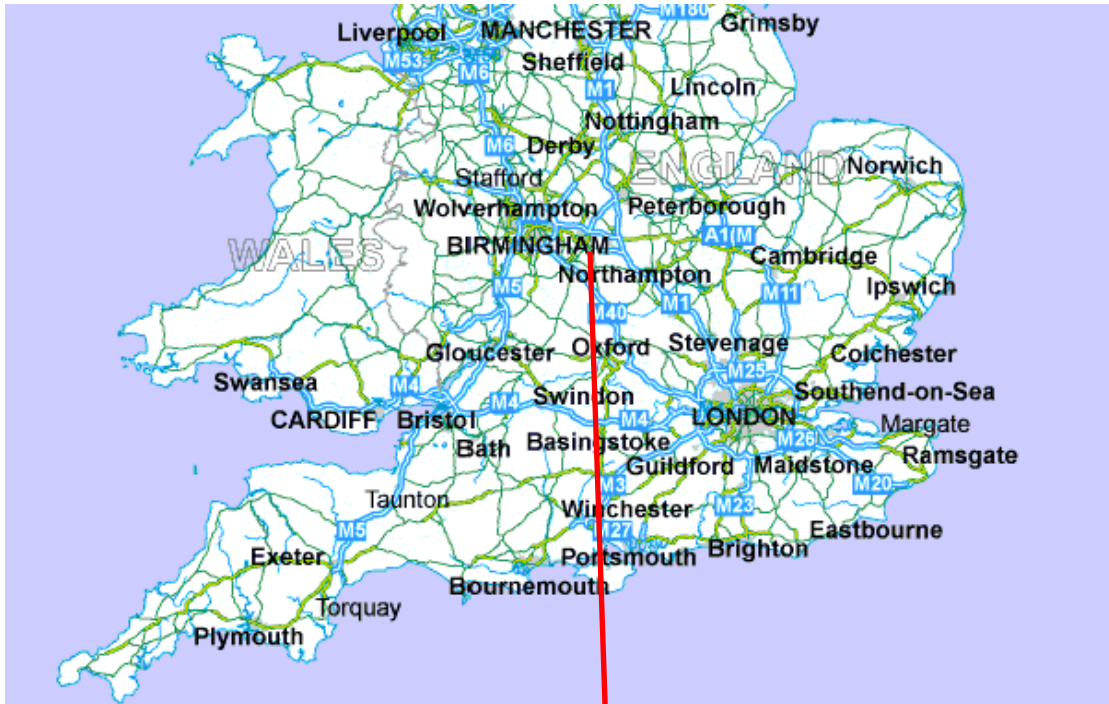

EuroCMG

Annual Conference & Exhibition 2005

Venue Location Map

DIRECTIONS

BY CAR – From the South (M40 Motorway)

Leave the motorway at Junction 15. Follow the A46 for Coventry. Look for the slip road, signposted Kenilworth and Leamington Spa A452. At the roundabout take the right exit signposted Leamington Spa. Continue approximately 400 yards and pick up signs for Chesford Grange Hotel.

BY CAR – From the North (M69 Motorway)

Follow the M69 from Junction 21 of the M1 towards Coventry and follow signs for the A5/A46. Once on the A45, take first junction off and join the A46 towards Warwick and then look for the slip road signposted A452. At the roundabout take the first exit signposted Leamington Spa and pick up signs for Chesford Grange Hotel.