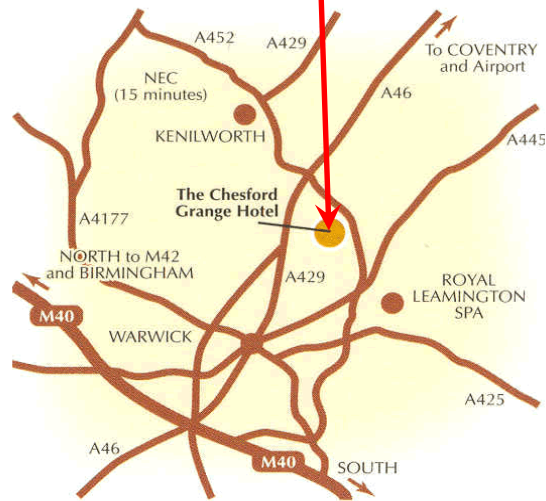

EuroCMG

Annual Conference & Exhibition 2005

Venue Location Map

DIRECTIONS

BY CAR – From the South (M40 Motorway)

Leave the motorway at Junction 15. Follow the A46 for Coventry. Look for the slip road, signposted Kenilworth and Leamington Spa A452. At the roundabout take the right exit signposted Leamington Spa. Continue approximately 400 yards and pick up signs for Chesford Grange Hotel.

BY CAR – From the North (M69 Motorway)

Follow the M69 from Junction 21 of the M1 towards Coventry and follow signs for the A5/A46. Once on the A45, take first junction off and join the A46 towards Warwick and then look for the slip road signposted A452. At the roundabout take the first exit signposted Leamington Spa and pick up signs for Chesford Grange Hotel.