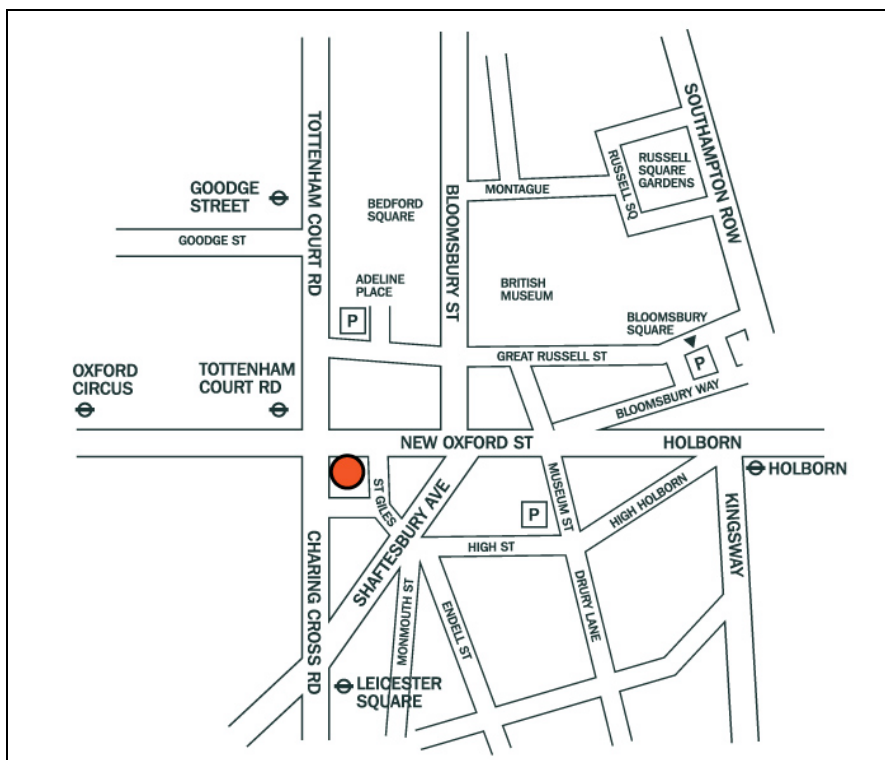

UKCMG
Free Forum 2008

Venue Location Map

CBI Conference Centre Location Map

103 New Oxford Street
London
WC1A 1DU

Directions

Ideally situated just off Oxford Street and is next door to Tottenham Court Road Station. Nearest mainline stations are Euston & Charing Cross

Parking

There are car parks operated by NCP situated nearby in Adeline Place near the Dominion Theatre and Museum Street.

Address	Opening Hours	Tariff
112 Great Russell Street Adeline Place London WC1B 3AJ	Monday-Sunday :24 Hours	Each 15 Minutes £1.40 Max Per Day £ 29.00 Motorcycle Per Day £ 4.00
Holborn Mscp Selkirk House Museum Street London WC1A 1JP	Monday-Sunday :07:00-01:00	Each 15 Minutes £ 1.40 Max Per Day £ 29.00 Motorcycle Per Day £ 4.00